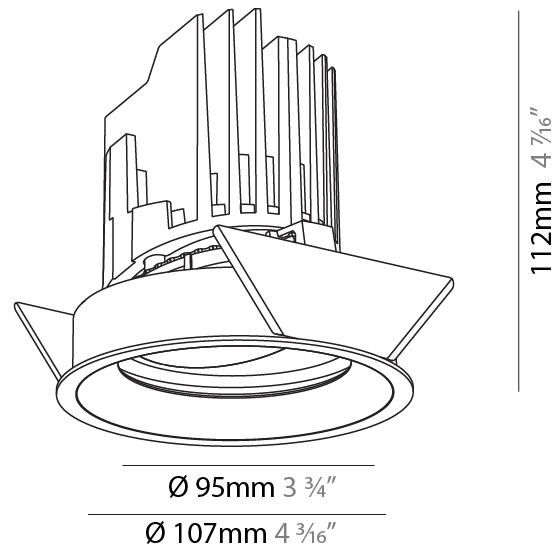

GENERAL

Series: Bioniq
 Subseries: Bioniq Round Adjustable
 Brand: Prolicht
 Division: Architectural
 Mounting Type: Recessed
 Mounting Location: Ceiling
 Subcategory: Downlight

PHYSICAL

Shape: Round
 Diameter (mm): 107
 Diameter (in): 4 3/16
 Height (mm): 112
 Height (in): 4 7/16
 Ceiling Thickness (mm): 10 / 12.5 / 15
 Ceiling Thickness (in): 3/8 or 1/2 or 9/16
 Min. Recessing Depth (mm): 130
 Min. Recessing Depth (in): 5 1/8
 Light Distribution: Adjustable / Downlight
 Weight (kg): 0.47
 Weight (lbs): 1.04
 Fixture Finish: SSR / BKV / CWI / CRY / HAB / LAG / UFT / ITA / RUA / RUR / MIC / FTG / MYG / TWT / LOD / PUS / FRO / FUP / KIA / POP / BLS / SPG / MEY / GOH / GUM / CHC / COM / ABZ / JAG / OBR / MOS / ROR
 Fixture Material: Aluminum Die Cast
 Cut-out Measurements: 98mm / 3 7/8"

OPTICAL

Reflector°: 10
 Adjustability: Rotational 355°; Tilt 30°

RATINGS AND CERTIFICATIONS

Certified By: Certified for North American Standards
 IP rating: IP20

	98mm 3 7/8"	130mm 5 1/8"	10 15mm 3/8" 9/16"	30°	355°	
A						