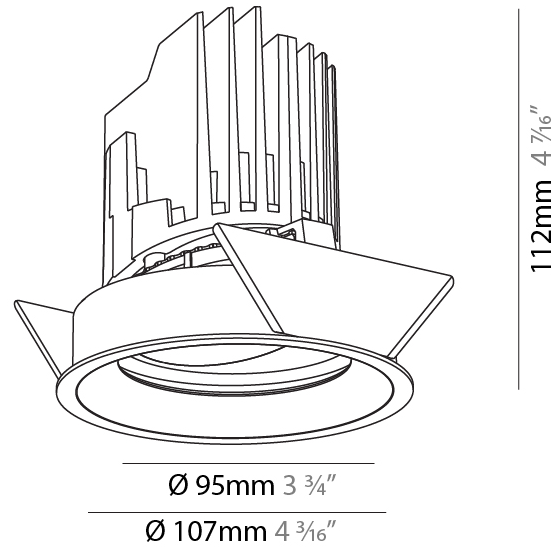

GENERAL

Series: Bioniq
 Subseries: Bioniq Round Adjustable
 Brand: Prolicht
 Division: Architectural
 Mounting Type: Recessed
 Mounting Location: Ceiling
 Subcategory: Downlight

PHYSICAL

Shape: Round
 Diameter (mm): 107
 Diameter (in): 4 3/16
 Height (mm): 112
 Height (in): 4 7/16
 Ceiling Thickness (mm): 10 / 12.5 / 15
 Ceiling Thickness (in): 3/8 or 1/2 or 9/16
 Min. Recessing Depth (mm): 130
 Min. Recessing Depth (in): 5 1/8
 Light Distribution: Adjustable / Downlight
 Weight (kg): 0.47
 Weight (lbs): 1.04
 Fixture Finish: SSR / BKV / CWI / CRY / HAB / LAG / UFT / ITA / RUA / RUR / MIC / FTG / MYG / TWT / LOD / PUS / FRO / FUP / KIA / POP / BLS / SPG / MEY / GOH / GUM / CHC / COM / ABZ / JAG / OBR / MOS / ROR
 Fixture Material: Aluminum Die Cast
 Cut-out Measurements: 98mm / 3 7/8"

OPTICAL

Reflector°: 10
 Optic°: Lens Pack - No Lens
 Adjustability: Rotational 355°; Tilt 30°

RATINGS AND CERTIFICATIONS

Certified By: Certified for North American Standards
 IP rating: IP20

					
98mm 3 7/8"	130mm 5 1/8"	107 15mm 4 3/16" 9/16"	30°	355°	↑