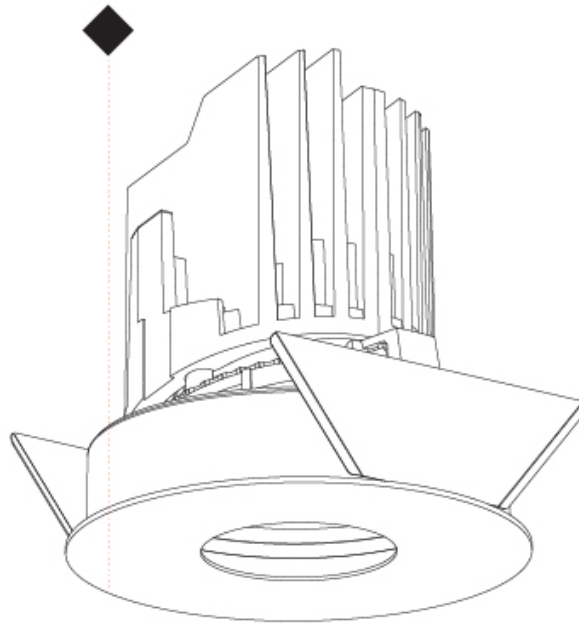

BIONIQ ROUND PINHOLE RECESSED

A37861-

PROJECT

TYPE

SPECIFIER

QUANTITY

DATE