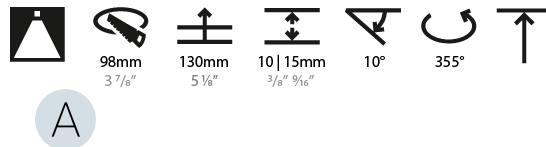

PHYSICAL

Shape: Round
Diameter (mm): 107
Diameter (in): 4 3/16
Height (mm): 112
Height (in): 4 7/16
Ceiling Thickness (mm): 10 / 12.5 / 15
Ceiling Thickness (in): 3/8 or 1/2 or 9/16
Min. Recessing Depth (mm): 130
Min. Recessing Depth (in): 5 1/8
Light Distribution: Adjustable / Downlight
Weight (kg): 0.488
Weight (lbs): 1.08
Fixture Finish: SSR / BKV / CWI / CRY / HAB / LAG / UFT / ITA / RUA / RUR / MIC / FTG / MYG / TWT / LOD / PUS / FRO / FUP / KIA / POP / BLS / SPG / MEY / GOH / GUM / CHC / COM / ABZ / JAG / OBR / MOS / ROR
Fixture Material: Aluminum Die Cast
Cut-out Measurements: 98mm / 3 7/8"

ELECTRICAL

Lamp Type: LED (Zhaga Standard)
Input Wattage (W): 13.2 / 16.5
Total Output Wattage (W): 12 / 14
Dimming: Tri-Mode (Non-Dimming and Phase Dimming (120Vac only) and 0-10V Dimming)
Driver Included: No
Driver Location: Recessed Housing
Driver Type: Constant Current - Universal
Driver Class: Class 2
Housing: See components
Input Voltage (V): 120 - 277
Constant Current (MA): 350

LED

Number of LEDs: 1
Color Temperature (°K): 2700 / 3000 / 3500 / 4000
Max. Delivered Lumen (lm): 850 / 950 / 1029 / 1050
Nominal Lumen (lm): 960 / 1070 / 1156 / 1180
CRI: >90 CRI
Efficiency (%): 0.885
Lamp Life (hrs): 50000

OPTICAL

Reflector°: 10
Adjustability: Rotational 355°; Tilt 10°

RATINGS AND CERTIFICATIONS

Certified By: Certified for North American Standards
IP rating: IP20